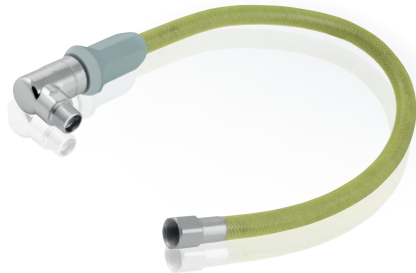

NEW

FERRO[®]

GAS HOSE WITH QUICK COUPLING

A MODERN WAY TO CONNECT
YOUR KITCHEN STOVE
FAST AND EASILY

GUARANTEE
5
YEARS

3 SAFETIES

SPIRAL STAINLESS
STEEL TUBE

STAINLESS STEEL
REINFORCEMENT

PVC OUTER LAYER

GAS HOSE WITH QUICK COUPLING

FERRO®

Quick couplings allow easy disconnecting of equipment from the installation for all kinds of cleaning and renovation works.

QUICK CONNECT COUPLING

- quick connection of kitchen stove
- simple disconnection for cleaning works

3 SAFETIES

- spiral tube
- wire braid
- PVC

UNLIMITED BEND RADIUS

- Hose construction – 3 layers:
 - internal spiral tube made of stainless steel
 - stainless steel braid
 - external protective PVC sheath
- Quick coupling with external R1/2 thread
- Nut with internal G1/2 thread
- 5 year guarantee
- Operating temperature T₂ from -20 °C to +60 °C
- In compliance with standard PN-EN 14800:2010

Quick connect coupling hose 1/2" 0,5 m PVC	WGS0500
Quick connect coupling hose 1/2" 0,75 m PVC	WGS0750
Quick connect coupling hose 1/2" 1,0 m PVC	WGS1000
Quick connect coupling hose 1/2" 1,25 m PVC	WGS1250
Quick connect coupling hose 1/2" 1,5 m PVC	WGS1500
Quick connect coupling hose 1/2" 2,0 m PVC	WGS2000