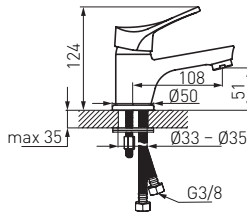

BSL7

STILLO

BSL1 Wall-mounted bath mixer

- ceramic cartridge
- bath / shower ceramic switch integrated with check valve
- M24x1 aerator
- G1/2 eccentric connection
- spacing 150 ± 15 mm
- G1/2 shower connector
- shower set not included
- chrome

BSL4 Standing sink mixer with swivel spout

- ceramic cartridge
- single-hole assembly
- M24x1 aerator
- 196 mm rotational spout
- G 3/8 - M10x1 flexible connectors
- chrome

BSL2 Standing washbasin mixer

- ceramic cartridge
- single-hole assembly
- M24x1 aerator
- G 3/8 - M10x1 flexible connectors
- chrome

BSL4A Asymmetric standing sink mixer

- ceramic cartridge
- single-hole assembly
- M24x1 aerator
- side rotational spout
- G 3/8 - M10x1 flexible connectors
- chrome

- ceramic cartridge
- G1/2 eccentric connection
- spacing 150 ± 15 mm
- G1/2 shower connector
- shower set not included
- chrome