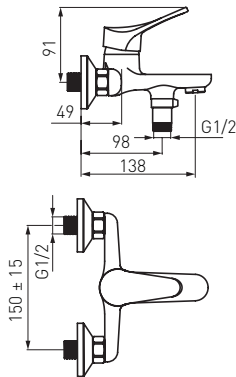

BSL7

STILLO

BSL1 Wall-mounted bath mixer

- ceramic cartridge
- bath / shower ceramic switch integrated with check valve
- M24x1 aerator
- G1/2 eccentric connection
- spacing 150 ± 15 mm
- G1/2 shower connector
- shower set not included
- chrome

BSL4 Standing sink mixer with swivel spout

- ceramic cartridge
- single-hole assembly
- M24x1 aerator
- 196 mm rotational spout
- G 3/8 - M10x1 flexible connectors
- chrome

BSL2 Standing washbasin mixer

BSL2A Standing washbasin mixer with swivel spout

- ceramic cartridge
- 150 mm rotational spout
- single-hole assembly
- M24x1 aerator
- G 3/8 - M10x1 flexible connectors
- chrome

BSL7 Wall-mounted shower mixer

- ceramic cartridge
- G1/2 eccentric connection
- spacing 150 ± 15 mm
- G1/2 shower connector
- shower set not included
- chrome