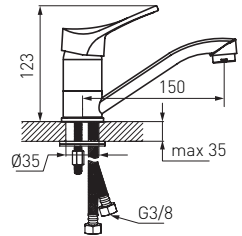

BSL7

STILLO

BSL1 Wall-mounted bath mixer

- ceramic cartridge
- bath / shower ceramic switch integrated with check valve
- M24x1 aerator
- G1/2 eccentric connection
- spacing 150 ± 15 mm
- G1/2 shower connector
- shower set not included
- chrome

BSL4 Standing sink mixer with swivel spout

- ceramic cartridge
- single-hole assembly
- M24x1 aerator
- 196 mm rotational spout
- G 3/8 - M10x1 flexible connectors
- chrome

BSL2 Standing washbasin mixer

- ceramic cartridge
- single-hole assembly
- M24x1 aerator
- G 3/8 - M10x1 flexible connectors
- chrome

BSL4A Asymmetric standing sink mixer

- ceramic cartridge
- single-hole assembly
- M24x1 aerator
- side rotational spout
- G 3/8 - M10x1 flexible connectors
- chrome

- ceramic cartridge
- G1/2 eccentric connection
- spacing 150 ± 15 mm
- G1/2 shower connector
- shower set not included
- chrome