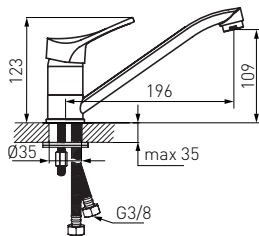

BSL7

STILLO

BSL1 Wall-mounted bath mixer

- ceramic cartridge
- bath / shower ceramic switch integrated with check valve
- M24x1 aerator
- G1/2 eccentric connection
- spacing 150 ± 15 mm
- G1/2 shower connector
- shower set not included
- chrome

BSL4 Standing sink mixer with swivel spout

- ceramic cartridge
- single-hole assembly
- M24x1 aerator
- 196 mm rotational spout
- G 3/8 - M10x1 flexible connectors
- chrome

BSL2 Standing washbasin mixer

BSL2A Standing washbasin mixer with swivel spout

- ceramic cartridge
- 150 mm rotational spout
- single-hole assembly
- M24x1 aerator
- G 3/8 - M10x1 flexible connectors
- chrome

BSL7 Wall-mounted shower mixer

- ceramic cartridge
- G1/2 eccentric connection
- spacing 150 ± 15 mm
- G1/2 shower connector
- shower set not included
- chrome