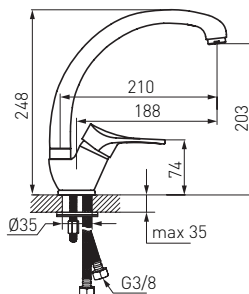

BSL7

STILLO

BSL1 Wall-mounted bath mixer

- ceramic cartridge
- bath / shower ceramic switch integrated with check valve
- M24x1 aerator
- G1/2 eccentric connection
- spacing 150 ± 15 mm
- G1/2 shower connector
- shower set not included
- chrome

BSL4 Standing sink mixer with swivel spout

- ceramic cartridge
- single-hole assembly
- M24x1 aerator
- 196 mm rotational spout
- G 3/8 - M10x1 flexible connectors
- chrome

BSL2 Standing washbasin mixer

- ceramic cartridge
- single-hole assembly
- M24x1 aerator
- G 3/8 - M10x1 flexible connectors
- chrome

BSL4A Asymmetric standing sink mixer

- ceramic cartridge
- single-hole assembly
- M24x1 aerator
- side rotational spout
- G 3/8 - M10x1 flexible connectors
- chrome

- ceramic cartridge
- G1/2 eccentric connection
- spacing 150 ± 15 mm
- G1/2 shower connector
- shower set not included
- chrome