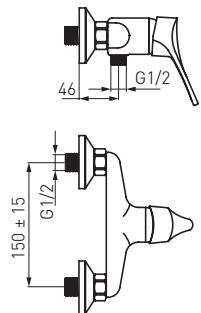

BSL4 Standing sink mixer with swivel spout

- ceramic cartridge
- single-hole assembly
- M24x1 aerator
- 196 mm rotational spout
- G 3/8 - M10x1 flexible connectors
- chrome

BSL2 Standing washbasin mixer

- ceramic cartridge
- single-hole assembly
- M24x1 aerator
- G 3/8 - M10x1 flexible connectors
- chrome

BSL4A Asymmetric standing sink mixer

- ceramic cartridge
- single-hole assembly
- M24x1 aerator
- side rotational spout
- G 3/8 - M10x1 flexible connectors
- chrome

BSL2A Standing washbasin mixer with swivel spout

- ceramic cartridge
- 150 mm rotational spout
- single-hole assembly
- M24x1 aerator
- G 3/8 - M10x1 flexible connectors
- chrome

BSL7 Wall-mounted shower mixer

- ceramic cartridge
- G1/2 eccentric connection
- spacing 150 ± 15 mm
- G1/2 shower connector
- shower set not included
- chrome