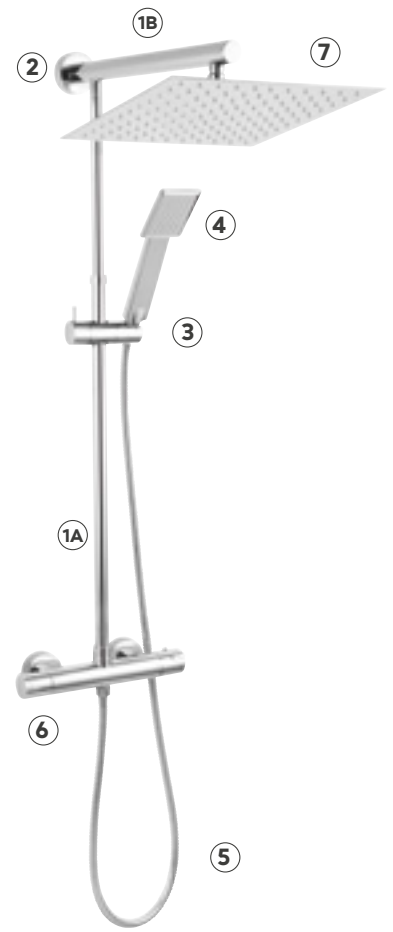

**TOUCH FREE FAUCETS - KONA SENSOR**

Index

**BBB301**

Name

**Kona Sensor  
touch built in shower mixer**

Remote control				
Mechanical mixing valve	<b>MM10</b>			
Thermostatic mixing valve	<b>MT15B</b>			
Solenoid valve	<b>07500065</b>			
IR sensor kit				
Touch sensor kit	<b>07270203</b>			
Transformer 12V 500 mA				
Transformer 9V 500 mA				