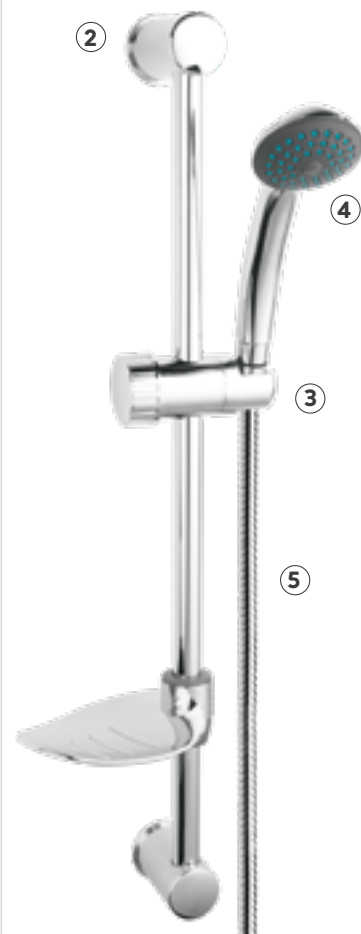

## SHOWER SETS

**N340**

**Tutti**  
sliding shower set

**N130B**

**Evo**  
sliding shower set

**N120**

**Simpla**  
sliding shower set

Index

Name

①	Bar		
②	Wall connection	<b>ZM340</b>	<b>ZM120</b>
③	Shower holder	<b>UN340</b>	<b>UN120</b>
④	Shower handle	<b>S340</b>	<b>S130N</b>
⑤	Shower hose	<b>W12</b>	<b>W12</b>
⑥	Diverter		
⑦	Rainfall		
	Others		