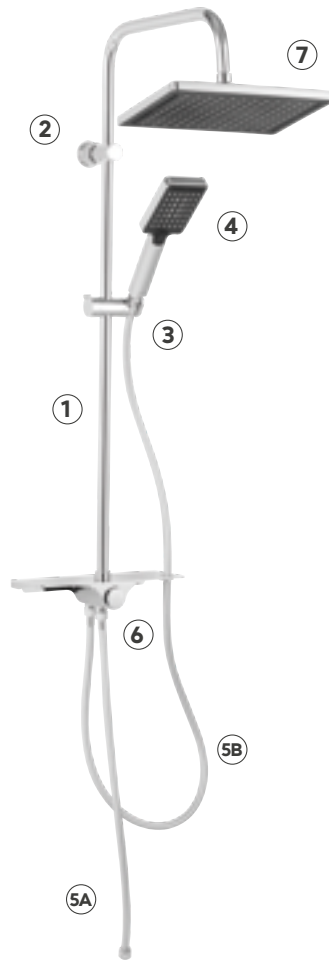

NP94VL

Kanto sliding shower set with rainfall