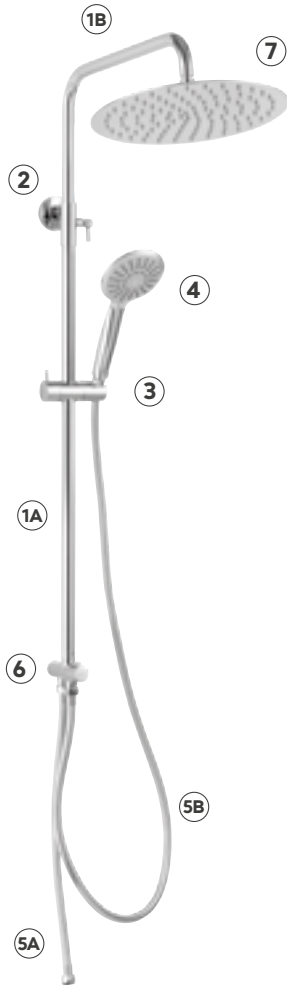

SHOWER SETS WITH RAINFALL

NP47

Wizard Square Pro
sliding shower set with rainfall