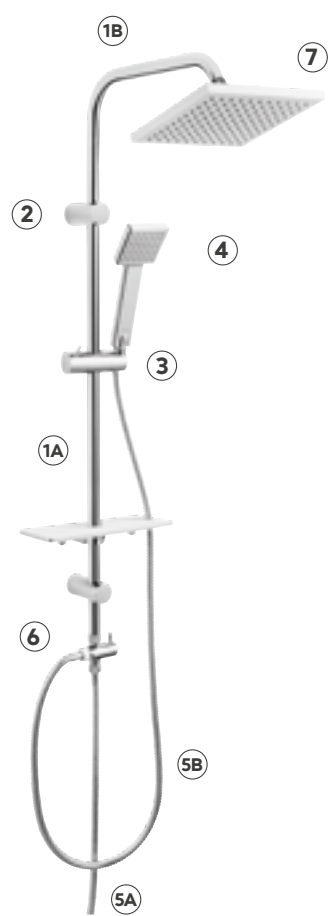

NP24

Squerto Lux
sliding shower set with rainfall

Index

Name

① Bar	①A DRNP23D-Q ①B DRNP23G-Q	①A DRNP23DBL ①B DRNP23GBL	①A DRNP23D-Q ①B DRNP23G-Q
② Wall connection	ZMNP23-Q	ZMNP23BL	ZMNP23-Q
③ Shower holder	UNP71-Q	UNP71BL	UNP71-Q
④ Shower handle	S340	S22BL-B	S22-B
⑤ Shower hose	⑤A W04 ⑤B W12	⑤A W29 ⑤B W43	⑤A W04 ⑤B W12
⑥ Diverter	NP21-SWITCH-Q	NP21-SWITCHBL	NP21-SWITCH-Q
⑦ Rainfall	DSN01	DSN02BL	DSN02
Others		NP-POL1BL - black shower shelf