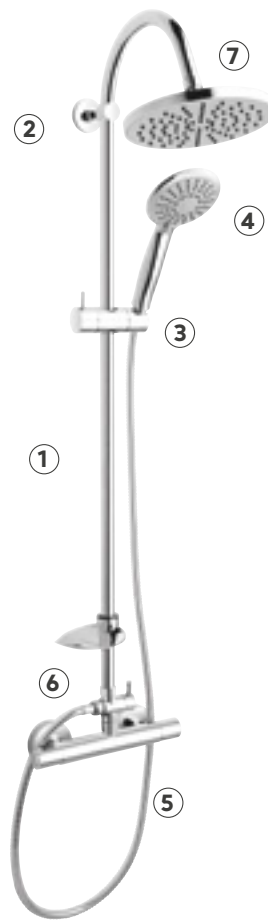

Index

Name

Trevi Black rainfall shower system and thermostatic mixer

Trevi rainfall shower system and thermostatic mixer

Trevi Square rainfall shower system and thermostatic mixer

① Bar	①A RUR75DBL ①B RUR75GBL	①A RUR75D ①B RUR75G	①A RUR75D ①B RUR75G
② Wall connection	ZMNP75BL	ZMNP75	ZMNP75
③ Shower holder	UNP71BL	UNP71-Q	UNP71-Q
④ Shower handle	S75BL-B	S75-B	S170-B
⑤ Shower hose	W43	W12	W12
⑥ Diverter	G05TRV	G05TRV	G05TRV
⑦ Rainfall	DSN07BL	DSN07	DSN08
Others	ORINGRUR75 - sealing o-rings for NP75 rod	ORINGRUR75 - sealing o-rings for NP75 rod	ORINGRUR75 - sealing o-rings for NP75 rod