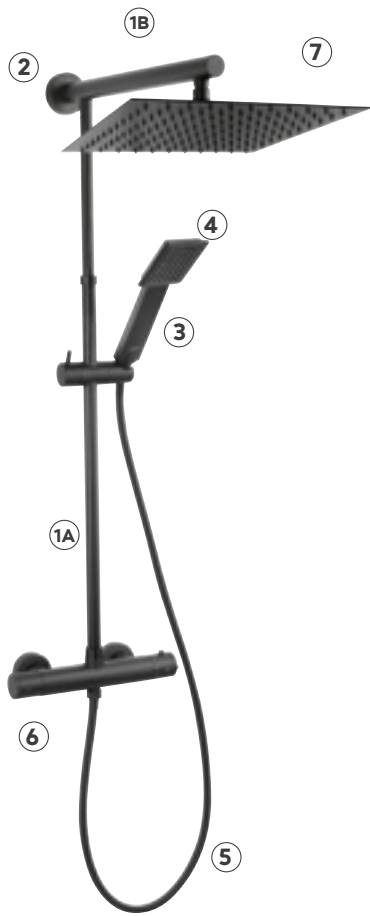

Index

Name

Trevi Black rainfall shower system and thermostatic mixer

Trevi rainfall shower system and thermostatic mixer

Trevi Square rainfall shower system and thermostatic mixer

① Bar	①A RUR75DBL ①B RUR75GBL	①A RUR75D ①B RUR75G	①A RUR75D ①B RUR75G
② Wall connection	ZMNP75BL	ZMNP75	ZMNP75
③ Shower holder	UNP71BL	UNP71-Q	UNP71-Q
④ Shower handle	S75BL-B	S75-B	S170-B
⑤ Shower hose	W43	W12	W12
⑥ Diverter	G05TRV	G05TRV	G05TRV
⑦ Rainfall	DSN07BL	DSN07	DSN08
Others	ORINGRUR75 - sealing o-rings for NP75 rod	ORINGRUR75 - sealing o-rings for NP75 rod	ORINGRUR75 - sealing o-rings for NP75 rod