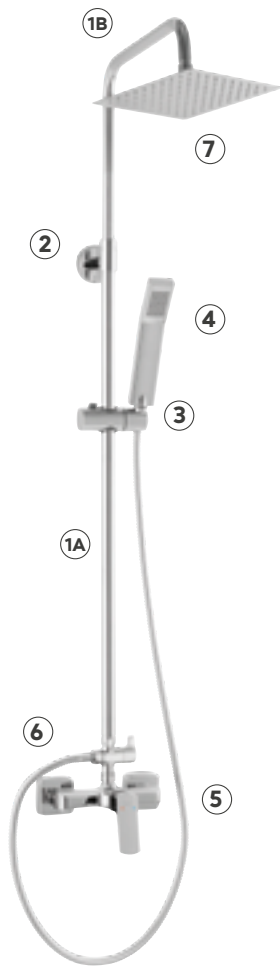

NP81-BVI7UVL

Vitto Verdeline rainfall shower system and mixer (BVI7UVL)