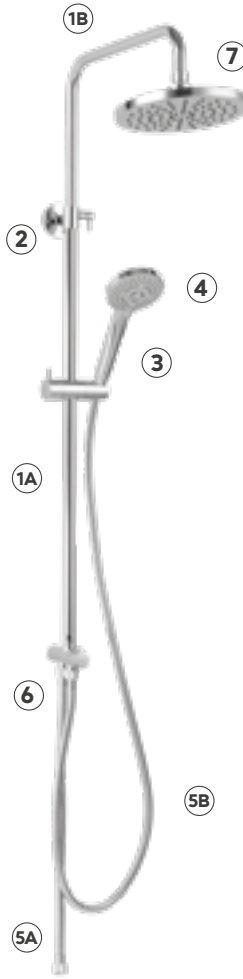

NP45

Wizard
sliding shower set with rainfall