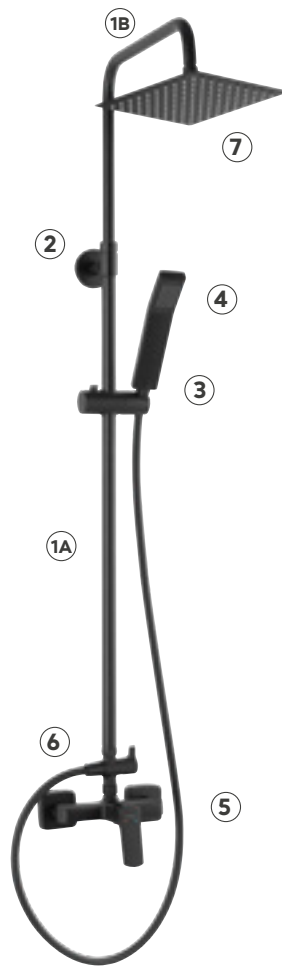

NP81-BVI7UVL-BL

Vitto Verdeline Black rainfall shower system and mixer (BVI7UVL-BL)

Index

Name

① Bar	①A DRNP81D ①B DRNP81G	①A DRNP81DBL ①B DRNP81GBL	
② Wall connection	ZMNP81	ZMNP81BL	
③ Shower holder	UNP81	UNP81BL	
④ Shower handle	SBAQ11A-Q	SBVI7UBL	
⑤ Shower hose	W12	W43	
⑥ Diverter	NP81-SWITCH	NP81-SWITCHBL	
⑦ Rainfall	DSN09	DSN09BL	
Others	SINP81 - saddle with nut for shower	SINP81BL - saddle with nut for shower