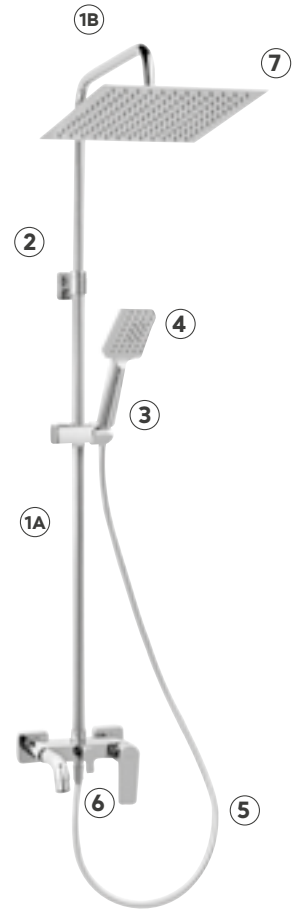

NP80-BAQ13U

Algeo Square rainfall shower system and bath mixer

Index

Name

① Bar	①A DRNP78D ①B DRNP78G	①A DRNP78D ①B DRNP78G	①A DRNP78D ①B DRNP78G
② Wall connection	ZMNP78	ZMNP78	ZMNP80
③ Shower holder	UNP78	UNP78	UNP80
④ Shower handle	S71-B	S75-B	S350-B
⑤ Shower hose	W12	W41	W41
⑥ Diverter	NP78-SWITCH	NP78-SWITCH	NP78-SWITCH
⑦ Rainfall	DSN01	DSN03	DSN08
Others	UNP78-SWITCH - diverter handle BAG13U - bath mixer	UNP78-SWITCH - diverter handle BF113U - bath mixer	UNP80-SWITCH - diverter handle