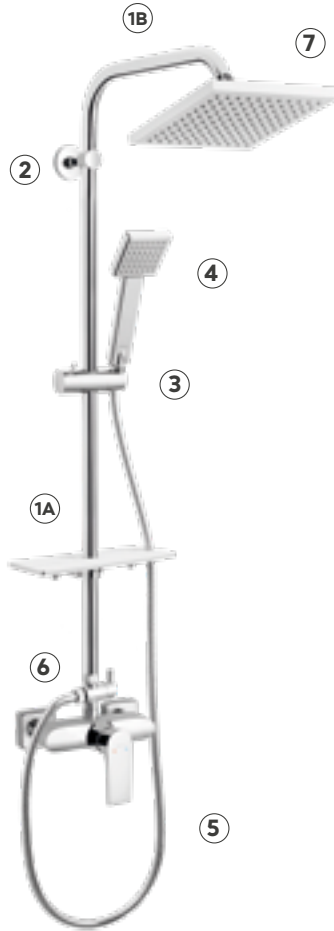

NP74-BAQ7U

Algeo Square
rainfall shower system and mixer