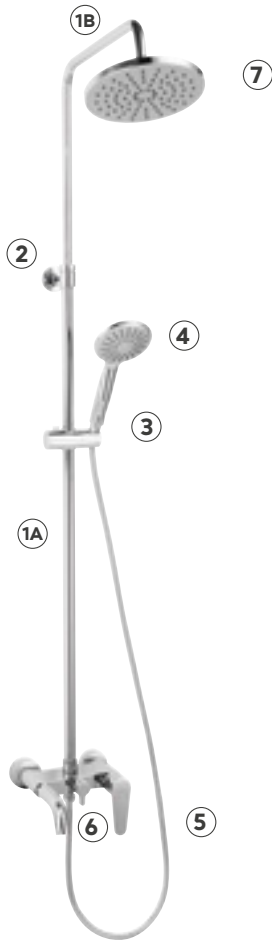

Index

Name

**NP75SQ-TRV7U-BL**

Trevi Square Black  
rainfall shower system  
and thermostatic mixer

**NP71-TRM7U**

Trinity  
rainfall shower system  
and thermostatic mixer

① Bar	①A RUR75DBL ①B RUR75GBL	DRNP21-Q	
② Wall connection	ZMNP75BL	ZMNP71-Q	
③ Shower holder	UNP71BL	UNP71-Q	
④ Shower handle	S170BL-B	S71-B	
⑤ Shower hose	W43	W12	
⑥ Diverter	G05TRV	NP71-SWITCH-Q	
⑦ Rainfall	DSN08BL	DSN01	
Others	ORINGRUR75 - sealing o-rings for NP75 rod  TRV7U-BL - thermostatic mixer		