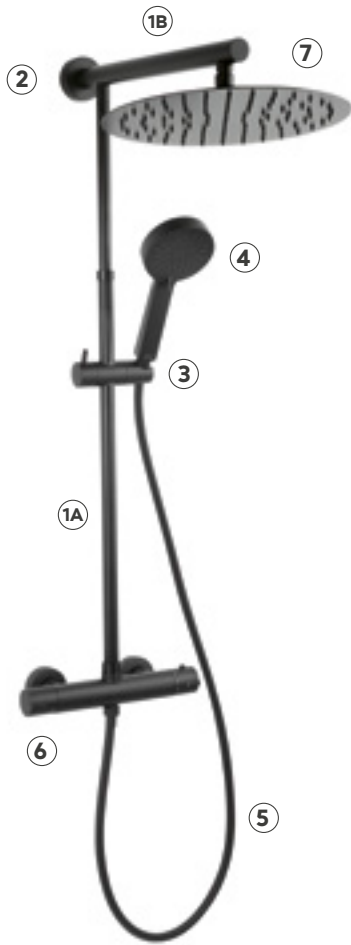

**TOUCH FREE FAUCETS - KONA SENSOR**

Index

**BBB301**

Name

**Kona Sensor  
touch built in shower mixer**

Remote control				
Mechanical mixing valve	<b>MM10</b>			
Thermostatic mixing valve	<b>MT15B</b>			
Solenoid valve	<b>07500065</b>			
IR sensor kit				
Touch sensor kit	<b>07270203</b>			
Transformer 12V 500 mA				
Transformer 9V 500 mA				