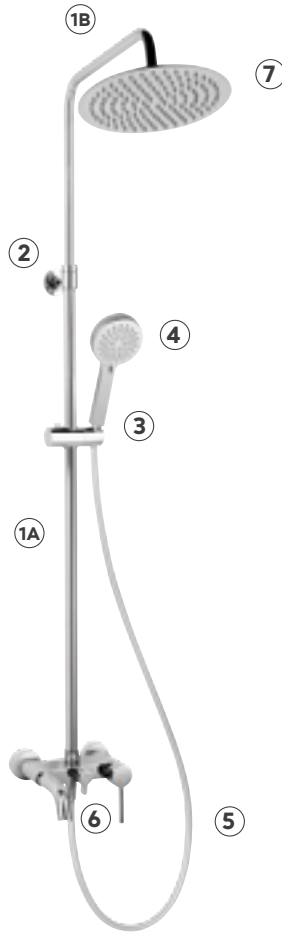

NP79-BF113U

Fiesta rainfall shower system and bath mixer