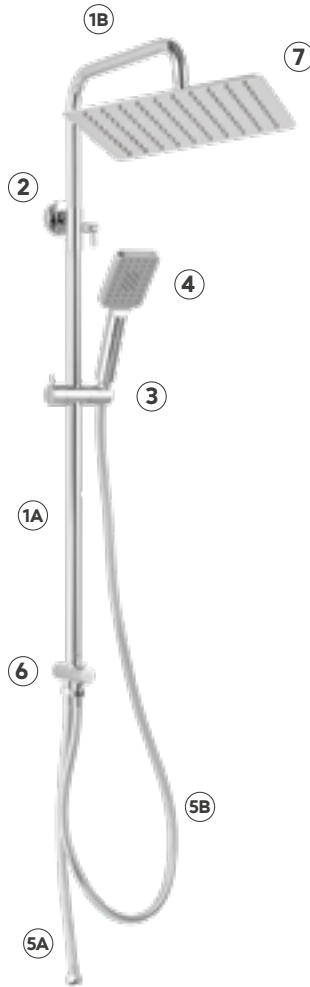

NP48

Coppa
sliding shower set with rainfall