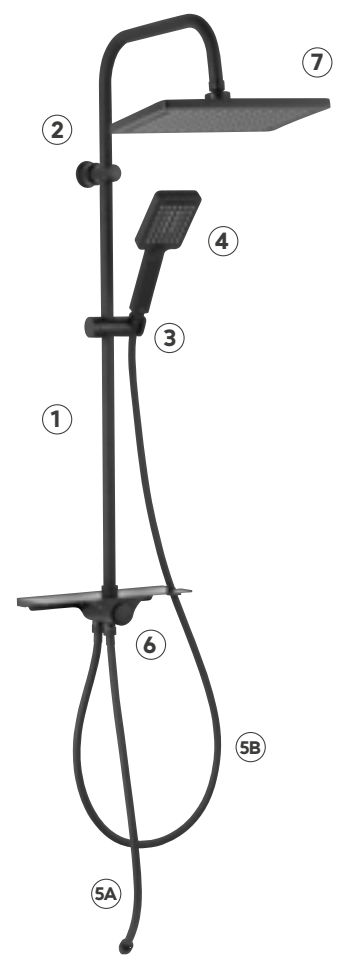

NP94VL-BL

Kanto sliding shower set with rainfall

Index

Name

① Bar	DRNP92	DRNP92	DRNP92BL
② Wall connection	ZMNP92	ZMNP92	ZMNP92BL
③ Shower holder	UNP93	UNP92	UN370BL
④ Shower handle	S93	S94	S94BL
⑤ Shower hose	⑤A W29Y ⑤B W41Y	⑤A W29Y ⑤B W41Y	⑤A W29 ⑤B W43
⑥ Diverter	NP92-SWITCH	NP94VL-SWITCH	NP94VL-SWITCHBL
⑦ Rainfall	DSN11	DSN12	DSN12BL
Others