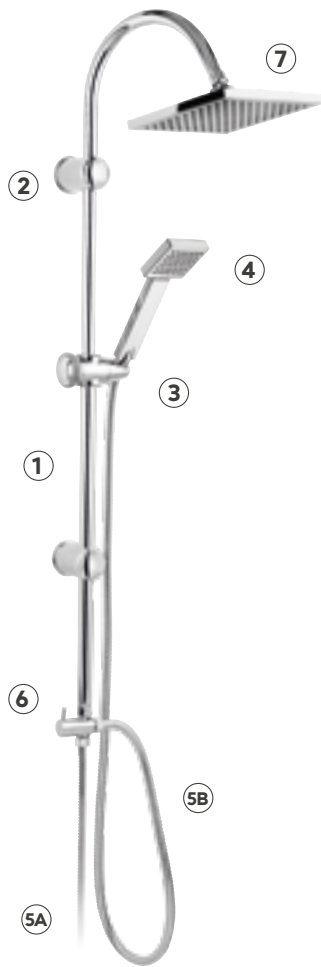

NP22

Squerto
sliding shower set with rainfall