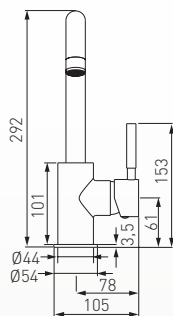

NEW

RATIO

BT14

FERRO[®]

STANDING
SINK
MIXER

ceramic cartridge
single hole mounted
aerator M24x1
swivel spout
flexible connectors G 3/8 - M10x1
chrome finishing

www.ferro.pl

LUGIO