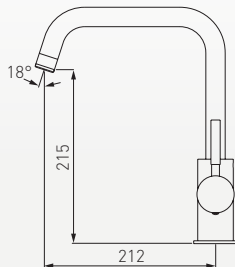

NEW

RATIO

BT14

FERRO[®]

STANDING
SINK
MIXER

ceramic cartridge
single hole mounted
aerator M24x1
swivel spout
flexible connectors G 3/8 - M10x1
chrome finishing

www.ferro.pl

LUGIO