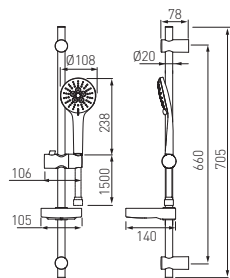

NESSA

SLIDING SHOWER SET

FERRO[®]

TWO-SIDED
ADJUSTMENT JIG

NEW!

N350B

NESSA

SLIDING
SHOWER
SET

FERRO®

- adjusting distance between rod fixtures
400 mm – 660 mm
- shower handle with 3 functions
- shower handle diameter – 108 mm
- EASY CLEAN system
- possible to mount in existing holes
- total length of shower rod 705 mm
- transparent soap dish
- chromed hose 150 cm

code:
N350B