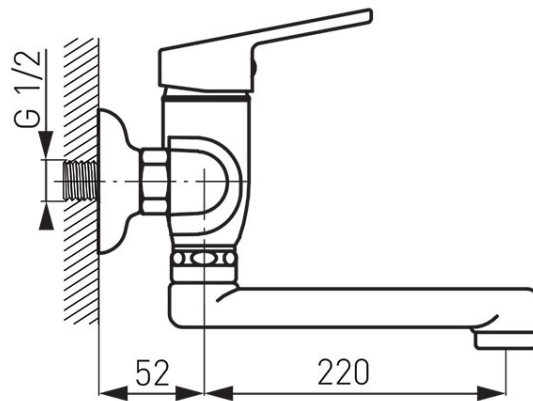

Code: **BSM5**

Smile - Wall-mounted sink mixer

<https://www.ferrocompany.com/product-88-BSM5.html>

Individual packaging: **1, package with bar code allowing for retail sale**

Collective packaging: **12**

- ceramic regulator
- wall mounting
- M24x1 flow regulator
- G1/2 eccentric connection spacing 150 ± 20 mm
- rotational spout
- chrome