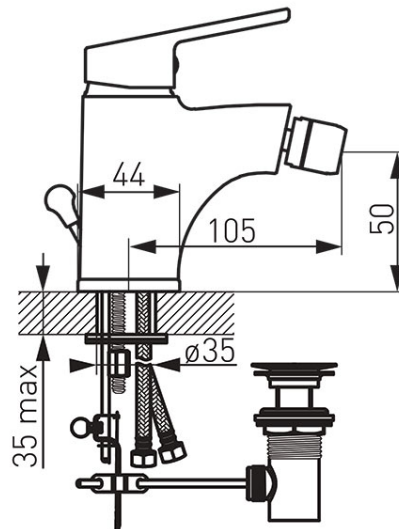

Code: BSM6

Smile - Bidet standing mixer, chrome

<https://www.ferrocompany.com/product-87-BSM6.html>Individual packaging: **1, package with bar code allowing for retail sale**Collective packaging: **12**

- ceramic cartridge
- single hole assembly
- G5/4 automatic drain plug
- M24x1 flow regulator with ball joint
- G3/8 - M10x1 flexible connections
- chrome