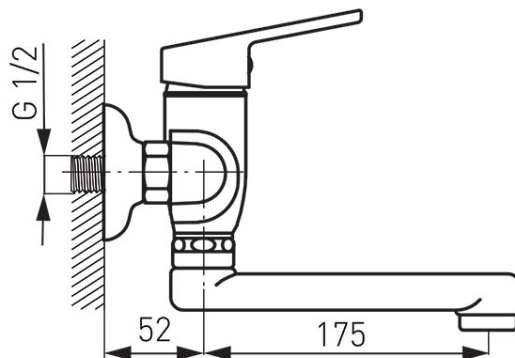

Code: **BSM3**

Smile - Wall-mounted washbasin mixer, chrome

<https://www.ferrocompany.com/product-86-BSM3.html>

Individual packaging: **1, package with bar code allowing for retail sale**

Collective packaging: **12**

- ceramic cartridge
- wall-mounting
- M24x1 flow regulator
- swivel spout
- G1/2 eccentric connection spacing  $150 \pm 20$  mm
- chrome