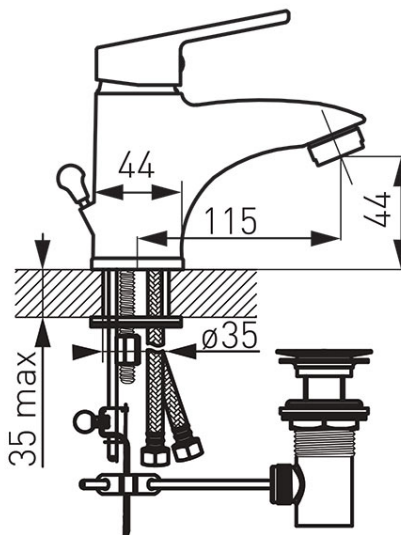

Code: BSM2

Smile - Standing washbasin mixer

<https://www.ferrocompany.com/product-85-BSM2.html>Individual packaging: **1, package with bar code allowing for retail sale**Collective packaging: **12**

- ceramic regulator
- single-hole assembly
- G 1 1/4 automatic drain plug
- M24x1 flow regulator
- G 3/8 - M10x1 flexible connectors
- chrome