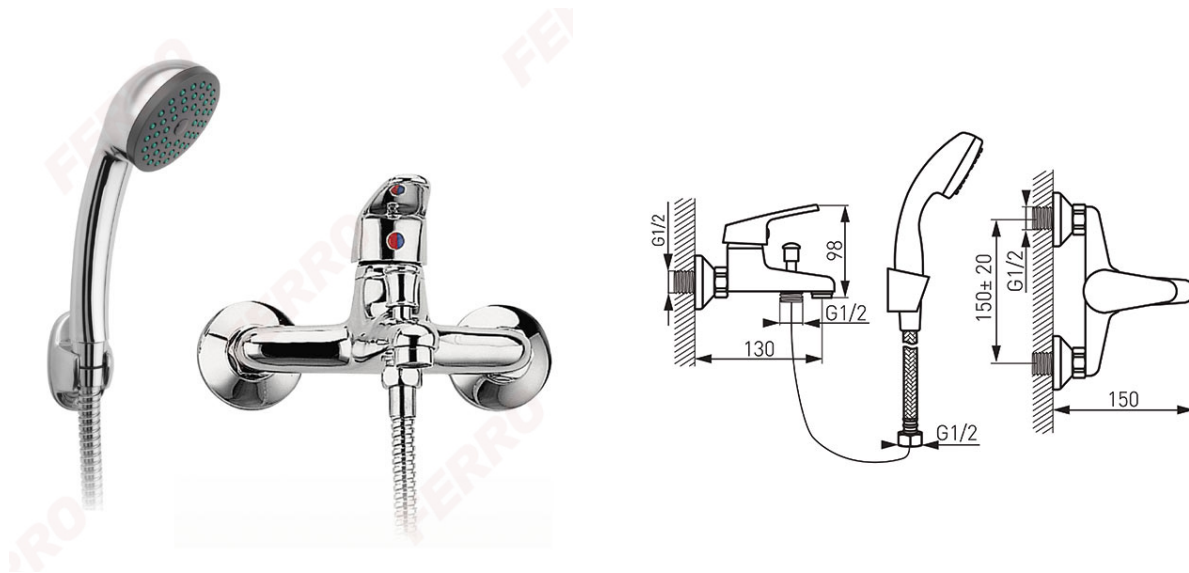

Code: BSM11

Smile - Wall-mounted bath mixer, chrome

<https://www.ferrocompany.com/product-83-BSM11.html>Individual packaging: **1, package with bar code allowing for retail sale**Collective packaging: **12**

- with spot shower set
- ceramic cartridge
- automatic bath/shower switch with a lock
- G1/2 eccentric connection spacing 150 ± 20 mm
- chrome