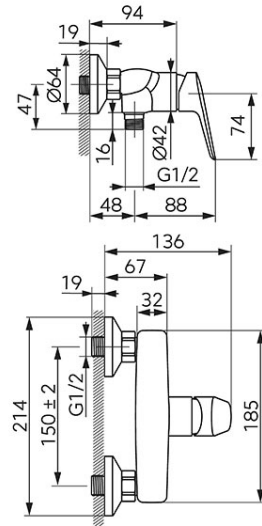

**Code: BTH7**

Themis - Wall-mounted shower mixer, without shower set, chrome

<https://www.ferrocompany.com/product-6824-BTH7.html>Individual packaging: **1, package with bar code allowing for retail sale**

- Body material/assembly material: brass
- Connection spacing: 150
- Connection spacing [mm]:  $150 \pm 20$
- Controlling element: ceramic regulator
- Depth [mm]: 392
- Flow class: A/S
- Flow rate at dynamic pressure of 3 bar-outlet [l/m]: 16.8
- Height [mm]: 156
- Spout outreach [mm]: 380
- Spout type: swivel
- Switch type: ceramic washbasin/shower switch
- Type and diameter of connections: eccentric connection G 1/2"
- Type of spray regulator: M24x1 aerator
- Water flow at 3 bar dynamic pressure [l/min]: 10,8
- Water flow at 3 bar dynamic pressure [l/min]: 1.8
- Width [mm]: 185
- Chrome