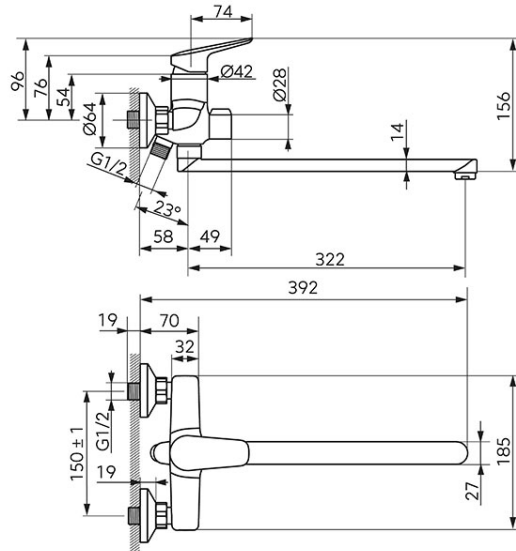

**Code: BTH5A**

Themis - Wall-mounted washbasin/bath mixer, swivel spout 250 mm, without shower set, chrome

<https://www.ferrocompany.com/product-6822-BTH5A.html>

Individual packaging: **1, package with bar code allowing for retail sale**

- Body material/assembly material: brass
- Connection spacing: 150
- Connection spacing [mm]:  $150 \pm 20$
- Controlling element: ceramic regulator
- Depth [mm]: 392
- Flow class: A/S
- Flow rate at dynamic pressure of 3 bar-outlet [l/m]: 16.8
- Height [mm]: 156
- Spout outreach [mm]: 380
- Spout type: swivel
- Switch type: ceramic washbasin/shower switch
- Type and diameter of connections: eccentric connection G 1/2"
- Type of spray regulator: M24x1 aerator
- Water flow at 3 bar dynamic pressure [l/min]: 10,8
- Water flow at 3 bar dynamic pressure [l/min]: 1.8
- Width [mm]: 185
- Chrome