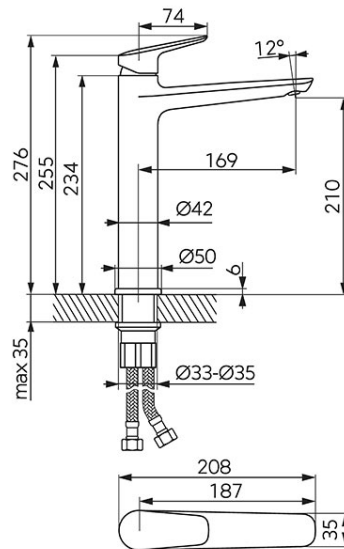

Code: BTH2L

Themis - Standing countertop washbasin mixer, chrome

<https://www.ferrocompany.com/product-6821-BTH2L.html>Individual packaging: **1, package with bar code allowing for retail sale**

- Acoustic group: I
- Body material/assembly material: brass
- Controlling element: ceramic regulator
- Depth [mm]: 208
- Flow class: Z
- Height [mm]: 276
- Mixer height [mm]: 276
- Spout outreach [mm]: 169
- Spout type: fixed
- Type and diameter of connections: flexible connection G3/8 - M10x1
- Type of spray regulator: aerator Coin Slot M24x1
- Water flow at 3 bar dynamic pressure [l/min]: 5,4
- Water flow at 3 bar dynamic pressure [l/min]: 5.4
- Water outlet height [mm]: 210
- Water saving system: yes
- Width [mm]: 50
- Chrome