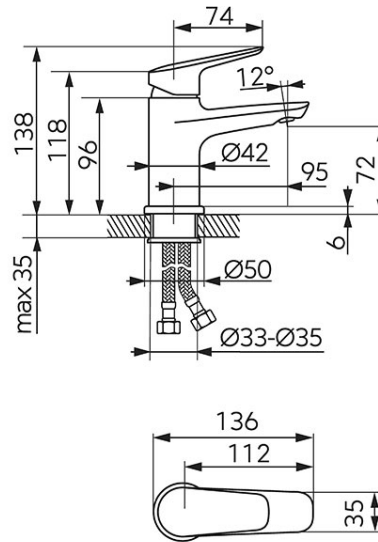

**Code: BTH2**

Themis - Standing washbasin mixer, chrome

<https://www.ferrocompany.com/product-6820-BTH2.html>Individual packaging: **1, package with bar code allowing for retail sale**

- Acoustic group: I
- Body material/assembly material: brass
- Controlling element: ceramic regulator
- Depth [mm]: 136
- Flow class: Z
- Height [mm]: 138
- Mixer height [mm]: 138
- Spout outreach [mm]: 95
- Spout type: fixed
- Type and diameter of connections: flexible connection G3/8 - M10x1
- Type of drain valve: click-clack G5/4
- Type of spray regulator: aerator Coin Slot M24x1
- Water flow at 3 bar dynamic pressure [l/min]: 4,8
- Water flow at 3 bar dynamic pressure [l/min]: 4.8
- Water outlet height [mm]: 72
- Water saving system: yes
- Width [mm]: 50
- Chrome