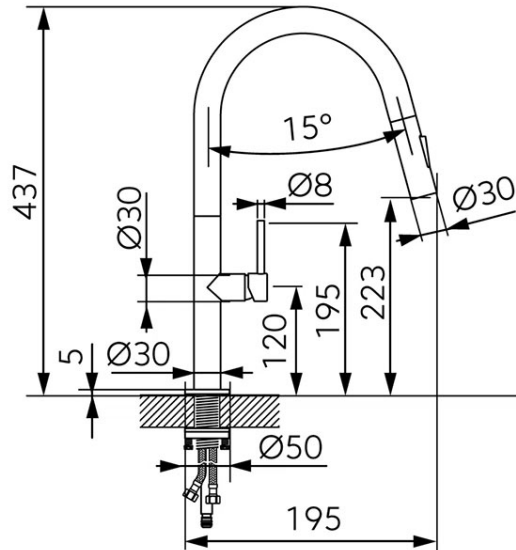

Code: BLQ8

Liquid - Standing sink mixer, 2-functions pull-out spouts

<https://www.ferrocompany.com/product-6818-BLQ8.html>Individual packaging: **1**

- Acoustic group: I/I
- Body material/assembly material: brass
- Controlling element: ceramic regulator
- Depth [mm]: 195
- Flow class: Z/Z
- Height [mm]: 437
- Mixer height [mm]: 437
- Spout outreach [mm]: 195
- Spout type: swivel, extractable, 2 - functional
- Type and diameter of connections: flexible connection G3/8 - M10x1
- Water flow at 3 bar dynamic pressure [l/min]: 4,8
- Water outlet height [mm]: 223
- Width [mm]: 50
- Chrome