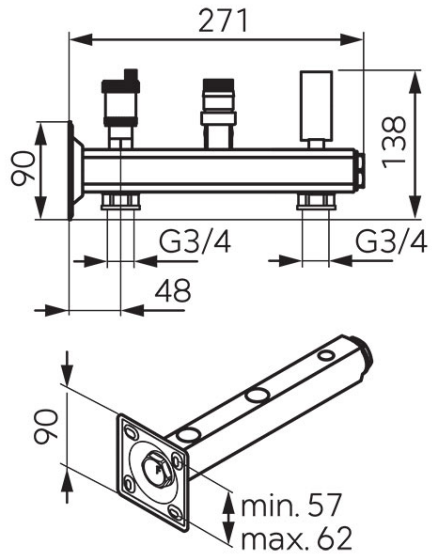

Code: **GBM**

Safety groups for central heating

<https://www.ferrocompany.com/product-6484-GBM.html>

Individual packaging: **1, package with bar code allowing for retail sale**

Collective packaginig: -

- max. working temperature: 95°C
- max. working pressure: 6 bar
- max. instantaneous water temperature: 110°C
- for expansion vessels with a capacity up to 35 l and a diameter not more than 320 mm
- CW617N brass beam
- stainless steel mounting plate
- accessories:
 - safety valve
 - pressure gauge
 - automatic air vent with foot valve

Code	Safety valve	Pressure gauges	Individ. pack.	Collect. pack.
GBM15	1,5 bar	0-4 bar	1	-
GBM25	2,5 bar	0-4 bar	1	-
GBM30	3 bar	0-6 bar	1	-