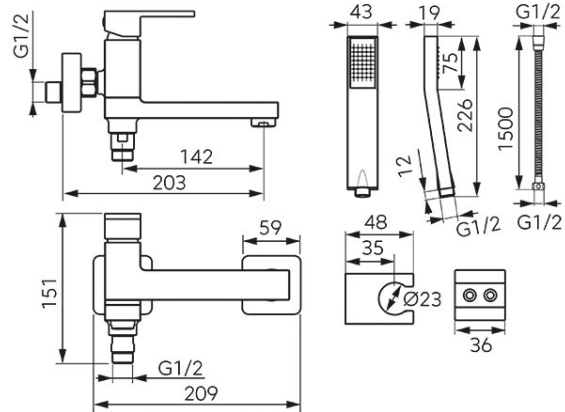

Code: BZI11R

Zicco - Wall-mounted bath mixer with a switch in the spout, chrome

<https://www.ferrocompany.com/product-6469-BZI11R.html>

Individual packaging: **1, package with bar code allowing for retail sale**

- with spot shower
- foldable spout which at the same time serves as a shower switch
- ceramic cartridge
- M24x1 flow regulator
- G1/2 eccentric connection spacing 150 ± 20 mm
- chrome