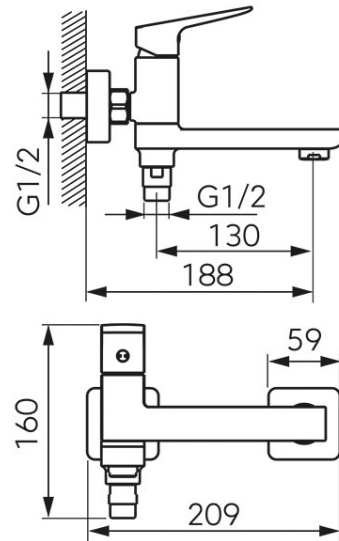

Code: BVI1RVL

Vitto Verdeline - Wall-mounted bath mixer with a switch in the spout, chrome

<https://www.ferrocompany.com/product-6468-BVI1RVL.html>

Individual packaging: **1, package with bar code allowing for retail sale**

- foldable spout which at the same time serves as a shower switch
- ceramic cartridge
- integrated flow limiter for the shower outlet
- M24x1 flow regulator
- G1/2 eccentric connection spacing 150 ± 20 mm
- shower set not included
- chrome