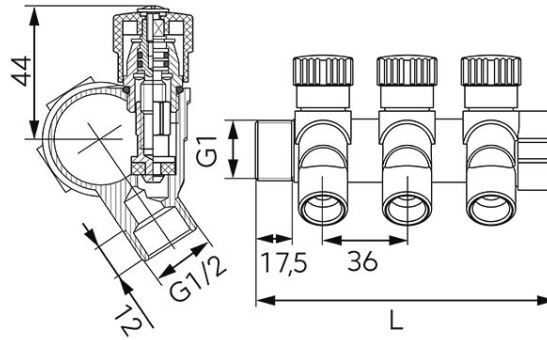

Code: RDW250xxx**1" x 1/2" sanitary manifold**<https://www.ferrocompany.com/product-6466-RDW250xxx.html>Individual packaging: **1, package with bar code allowing for retail sale**

- 1" M-F brass beam, 2-4 ways
- poppet type shut-off valves
- blue and red knobs included
- nominal pressure: 10 bar (PN10)
- maximum temperature: 110°C
- NICKEL FREE - inner surfaces are not nickel-plated
- CW617N-4MS brass - reduced lead and nickel content
- 15 years warranty

Code	1" manifold	L [mm]	Individual packaging	Collective packaginig
RDW250200	1"x1/2" - 2-ways	95	1	40
RDW250300	1"x1/2" - 3-ways	131	1	40
RDW250400	1"x1/2" - 4-ways	167	1	32