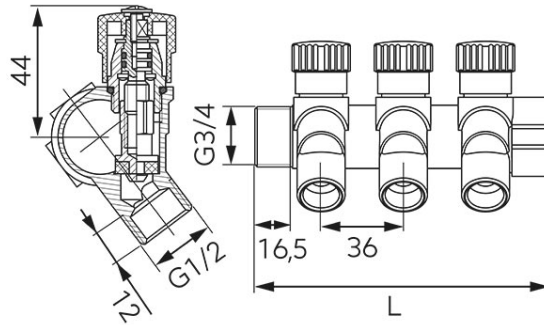

Code: RDW200xxx

3/4" x 1/2" sanitary manifold

<https://www.ferrocompany.com/product-6465-RDW200xxx.html>Individual packaging: **1, package with bar code allowing for retail sale**

- 3/4" M-F beam, 2-4 ways
- poppet type shut-off valves
- blue and red knobs included
- nominal pressure: 10 bar (PN10)
- maximum temperature: 110°C
- NICKEL FREE - inner surfaces are not nickel-plated
- CW617N-4MS brass - reduced lead and nickel content
- 15 years warranty

Code	3/4" manifold	L [mm]	Individual packaging	Collective packaginig
RDW200200	3/4"x1/2" - 2-ways	93	1	40
RDW200300	3/4"x1/2" - 3-ways	129	1	40
RDW200400	3/4"x1/2" - 4-ways	165	1	32