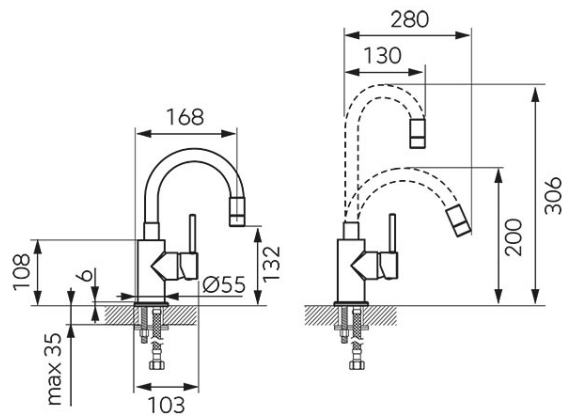

Code: BFI2FB

Fiesta - Standing washbasin mixer with flexible spout, chrome

<https://www.ferrocompany.com/product-6452-BFI2FB.html>

Individual packaging: **1, package with bar code allowing for retail sale**

- ceramic cartridge
- M22x1 flow regulator
- single hole assembly
- flexible connections G3/8 - M10x1
- possibility to freely shape the spout
- chrome