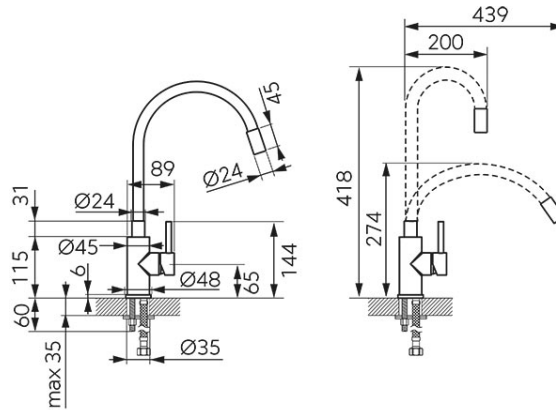

**Code: BZA4BLB**

Zumba Nero - standing sink mixer with flexible spout, all black

<https://www.ferrocompany.com/product-6450-BZA4BLB.html>

- all visible elements in black colour
- ceramic cartridge
- single hole assembly
- flexible spout
- possibility to freely shape the spout
- extension of spout from 130 mm to 390 mm
- spout height from 230 mm to 456 mm
- M22x1 flow regulator
- flexible connections G3/8 - M10x1