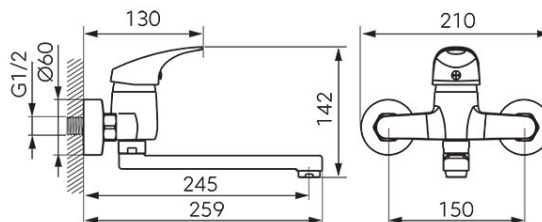

Code: BFO5

Ferro One - Wall-mounted sink mixer, chrome

<https://www.ferrocompany.com/product-6449-BFO5.html>Individual packaging: **1, package with bar code allowing for retail sale**

- ceramic cartridge
- wall-mounting
- M24x1 flow regulator
- 217 mm swivel spout
- G1/2 eccentric connection spacing 150 ± 20 mm
- chrome