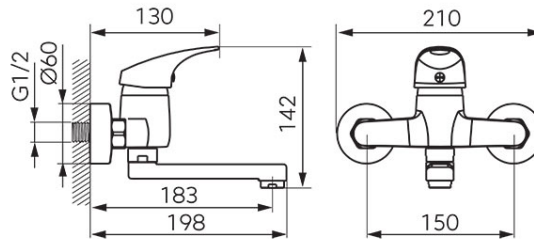

**Code: BFO3**

Ferro One - Wall-mounted washbasin mixer, chrome

<https://www.ferrocompany.com/product-6448-BFO3.html>Individual packaging: **1, package with bar code allowing for retail sale**

- ceramic cartridge
- wall-mounting
- M24x1 flow regulator
- 158 mm swivel spout
- G1/2 eccentric connection spacing  $150 \pm 20$  mm
- chrome