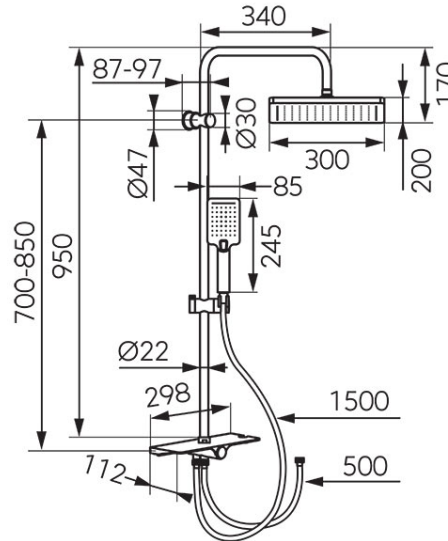

**Code: NP94VL-BL**

Kanto Verdeline - rainfall with shower set, black

<https://www.ferrocompany.com/product-6446-NP94VLBL.html>

Individual packaging: **1, package with bar code allowing for retail sale**

- Rainfall shower:
  - Ferro Air-in System - aeration of water stream
  - water flow in overhead plate ~5.9 l/min (for pressure 3 bar) - water consumption reduction even up to 50%
  - Ferro Easy Clean System - easy limescale removal
  - 950 mm sliding metal bar
  - regulated mounting height
  - rectangular overhead shower plate, 300 mm x 200 mm
  - ball-joint - adjustable angle of overhead shower plate
- Shower:
  - Ferro Air-in System - aeration of water stream
  - water flow in hand shower ~5.5 l/min (for pressure 3 bar) - water consumption reduction even up to 50%
  - Ferro Easy Clean System - easy limescale removal
  - shower handle with click function switch
  - 3-function rectangular shower handle
  - streams: rain, massage, mixed
  - sliding handle with adjustable shower handle angle
  - PVC shower hose 150 cm
- Shower switch:
  - brass switch with ceramic click button for changing spray function of overhead shower plate
- black