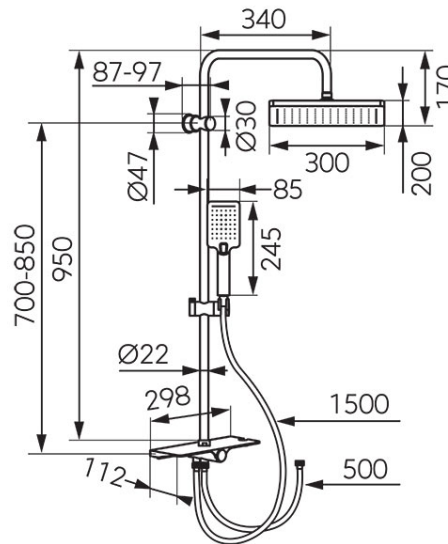

**Code: NP94VL**

Kanto Verdeline - rainfall with shower set, chrome

<https://www.ferrocompany.com/product-6445-NP94VL.html>Individual packaging: **1, package with bar code allowing for retail sale**

- Rainfall shower:
  - Ferro Air-in System - aeration of water stream
  - water flow in overhead plate ~5.9 l/min (for pressure 3 bar) - water consumption reduction even up to 50%
  - Ferro Easy Clean System - easy limescale removal
  - 950 mm sliding metal bar
  - regulated mounting height
  - rectangular overhead shower plate, 300 mm x 200 mm
  - ball-joint - adjustable angle of overhead shower plate
- Shower:
  - Ferro Air-in System - aeration of water stream
  - water flow in hand shower ~5.5 l/min (for pressure 3 bar) - water consumption reduction even up to 50%
  - Ferro Easy Clean System - easy limescale removal
  - shower handle with click function switch
  - 3-function rectangular shower handle
  - streams: rain, massage, mixed
  - sliding handle with adjustable shower handle angle
  - PVC shower hose 150 cm
- Shower switch:
  - brass switch with ceramic click button for changing spray function of overhead shower plate
- chrome