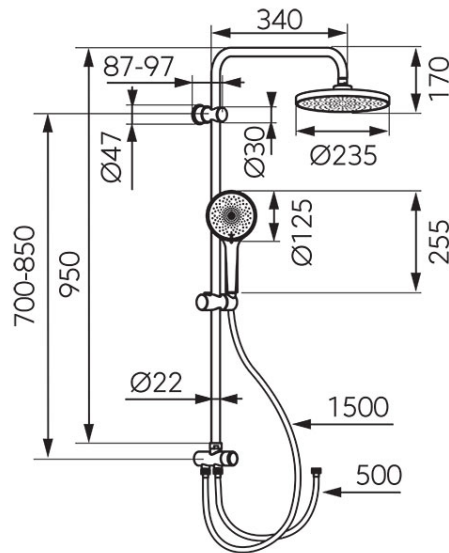

Code: NP93

Vepa - rainfall with shower set, chrome

<https://www.ferrocompany.com/product-6444-NP93.html>Individual packaging: **1, package with bar code allowing for retail sale**

- Rainfall shower:
 - 950 mm sliding metal bar
 - regulated mounting height
 - round overhead shower plate with black insert, Ø 235 mm
 - ball-joint - adjustable angle of overhead shower plate
 - Ferro Easy Clean System - easy limescale removal
- Shower:
 - 3-function round shower handle with black insert
 - streams: rain, massage, mixed
 - sliding handle with adjustable shower handle angle
 - Ferro Easy Clean System - easy limescale removal
 - 150 cm shower hose, PVC
- Shower switch:
 - brass switch with ceramic click button for changing spray function of overhead shower plate
- chrome