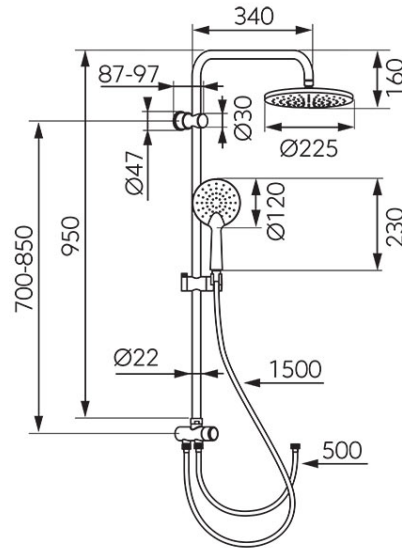

Code: NP92-BL

Coppa - rainfall with shower set, black

<https://www.ferrocompany.com/product-6443-NP92BL.html>Individual packaging: **1, package with bar code allowing for retail sale**

- Rainfall shower:
 - Auto Clean System - automatic removal of limescale from overhead shower plates
 - 950 mm sliding metal bar
 - regulated mounting height
 - round overhead shower plate, Ø 225 mm
 - ball-joint - adjustable angle of overhead shower plate
- Shower:
 - Auto Clean System - automatic removal of limescale from shower handle
 - 1-function rounded shower handle
 - stream: rain
 - sliding handle with adjustable shower handle angle
 - 150 cm steel braided shower hose
- Shower switch:
 - brass switch with ceramic click button for changing spray function of overhead shower plate
- black