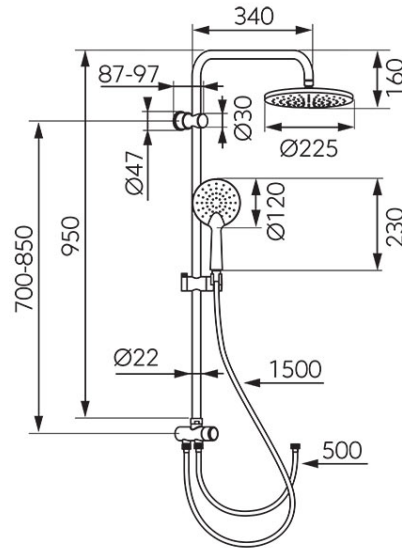

**Code: NP92**

Coppa - rainfall with shower set, chrome

<https://www.ferrocompany.com/product-6442-NP92.html>Individual packaging: **1, package with bar code allowing for retail sale**

- Rainfall shower:
  - Auto Clean System - automatic removal of limescale from overhead shower plates
  - 950 mm sliding metal bar
  - regulated mounting height
  - round overhead shower plate,  $\varnothing$  225 mm
  - ball-joint - adjustable angle of overhead shower plate
- Shower:
  - Auto Clean System - automatic removal of limescale from shower handle
  - 1-function rounded shower handle
  - stream: rain
  - sliding handle with adjustable shower handle angle
  - 150 cm steel braided shower hose
- Shower switch:
  - brass switch with ceramic click button for changing spray function of overhead shower plate
- chrome