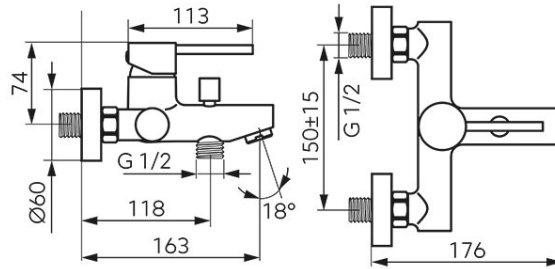

Code: BFI1G

Fiesta Bright Gold - Wall-mounted bath mixer

<https://www.ferrocompany.com/product-6440-BFI1G.html>Individual packaging: **1, package with bar code allowing for retail sale**

- ceramic cartridge
- automatic bath/shower switch with a lock
- M28x1 flow regulator
- G1/2 eccentric connection spacing 150 ± 20 mm
- shower set not included
- finish: bright gold