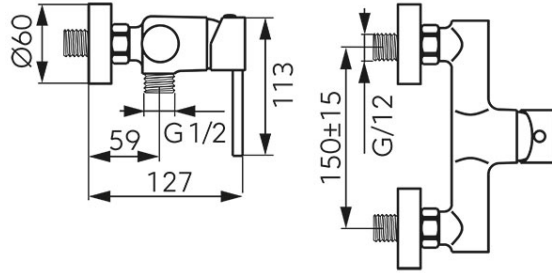

Code: BFI7G

Fiesta Bright Gold - Wall-mounted shower mixer, bright gold

<https://www.ferrocompany.com/product-6439-BFI7G.html>Individual packaging: **1, package with bar code allowing for retail sale**

- ceramic cartridge
- wall-mounting
- G1/2 eccentric connection spacing 150 ± 20 mm
- G1/2 shower connection
- shower set not included
- for the mixer, we recommend shower set in gold color, N365G sliding set or U365G spot set
- bright gold