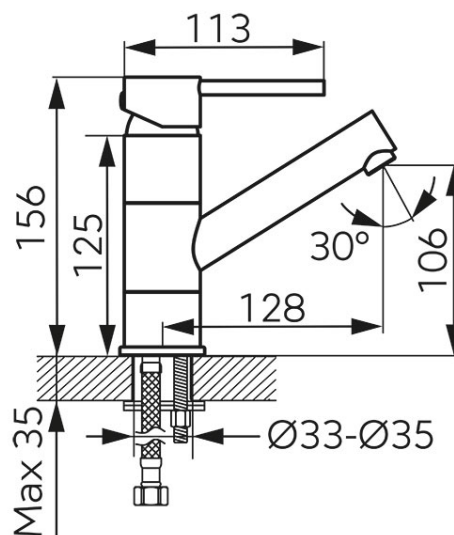

Code: BFI2AG

Fiesta Bright Gold - Standing washbasin mixer with swivel spout

<https://www.ferrocompany.com/product-6437-BFI2AG.html>Individual packaging: **1, package with bar code allowing for retail sale**

- swivel spout
- ceramic cartridge
- single hole assembly
- M18x1 flow regulator
- G3/8 - M10x1 flexible connections
- finish: bright gold