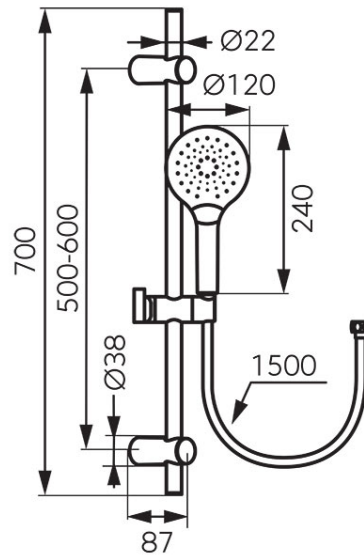

Code: N334

Mulo - sliding shower set, chrome

<https://www.ferrocompany.com/product-6434-N334.html>Individual packaging: **1, package with bar code allowing for retail sale**

- 3-function shower handle with built-in click button
- Ferro Easy Clean System - easy limescale removal
- streams: rain, massage, mixed
- PVC shower hose 150 cm
- 700 mm sliding metal bar
- sliding handle with adjustable shower handle angle
- vertical adjustable wall holders
- when replacing the current shower set, it is possible to adjust the spacing of wall holders to the existing openings in the range 500 - 600 mm
- chrome