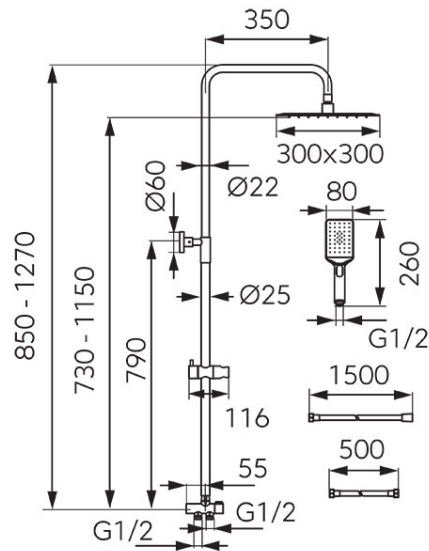

**Code: NP48**

Wizard Square Pro - sliding shower set with rainfall, chrome

<https://www.ferrocompany.com/product-6392-NP48.html>Individual packaging: **1, package with bar code allowing for retail sale**

- Rainfall shower:
  - sliding metal bar with adjustable length, 850 - 1270 mm
  - square SLIM stainless steel shower head, 300 x 300 mm
  - ball-joint - adjustable angle of overhead shower plate
  - Ferro Easy Clean System - easy limescale removal
- Shower:
  - 3-function square shower handle
  - streams: rain, massage, mixed
  - sliding handle made of plastic with adjustable shower handle angle
  - Ferro Easy Clean System - easy limescale removal
  - PVC shower hose 150 cm
- Shower switch:
  - brass switch with ceramic head
- chrome