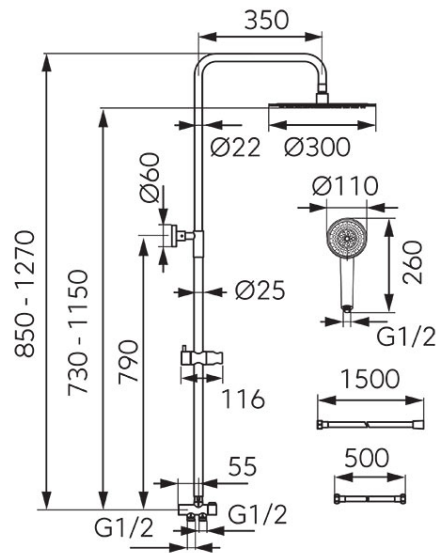

Code: NP47

Wizard Pro - sliding shower set with rainfall, chrome

<https://www.ferrocompany.com/product-6391-NP47.html>Individual packaging: **1, package with bar code allowing for retail sale**

- Rainfall shower:
 - sliding metal bar with adjustable length, 850 - 1270 mm
 - round SLIM stainless steel shower head, Ø 300 mm
 - ball-joint - adjustable angle of overhead shower plate
 - Ferro Easy Clean System - easy limescale removal
- Shower:
 - 3-function round shower handle
 - streams: rain, massage, mixed
 - sliding handle made of plastic with adjustable shower handle angle
 - Ferro Easy Clean System - easy limescale removal
 - PVC shower hose 150 cm
- Shower switch:
 - brass switch with ceramic head
- chrome