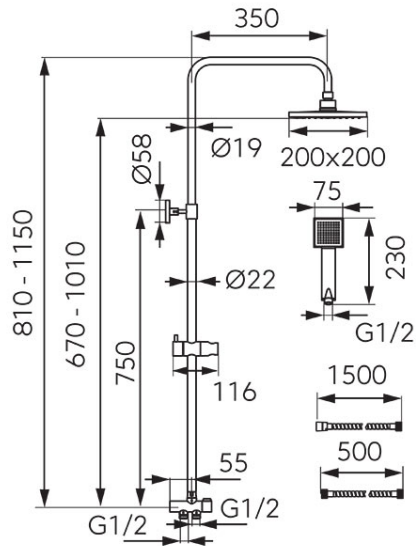

Code: NP46**Wizard Square - sliding shower set with rainfall, chrome**

<https://www.ferrocompany.com/product-6390-NP46.html>

Individual packaging: **1, package with bar code allowing for retail sale**

- Rainfall shower:
 - sliding metal bar with adjustable length, 810 - 1150 mm
 - square plastic overhead shower plate, 200 mm x 200 mm
 - ball-joint - adjustable angle of overhead shower plate
 - Ferro Easy Clean System - easy limescale removal
- Shower:
 - 1-function square shower head
 - streams: rain
 - sliding handle made of plastic with adjustable shower handle angle
 - Ferro Easy Clean System - easy limescale removal
 - 150 cm steel braided shower hose
- Shower switch:
 - brass switch with ceramic head
- chrome