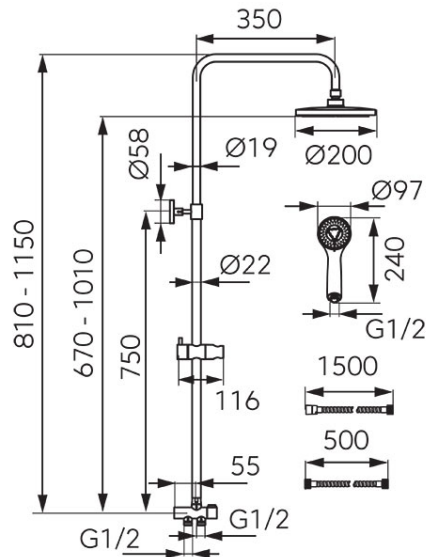

Code: NP45**Wizard - sliding shower set with rainfall**

<https://www.ferrocompany.com/product-6389-NP45.html>

Individual packaging: **1, package with bar code allowing for retail sale**

- Rainfall shower:
 - sliding metal bar with adjustable length, 810 - 1150 mm
 - regulated mounting height
 - round plastic overhead shower plate, Ø 200 mm
 - ball-joint - adjustable angle of overhead shower plate
 - Ferro Easy Clean System - easy limescale removal
- Shower:
 - 3-function round shower handle
 - streams: rain, massage, mixed
 - sliding handle made of plastic with adjustable shower handle angle
 - Ferro Easy Clean System - easy limescale removal
 - 150 cm steel braided shower hose
- Shower switch:
 - brass switch with ceramic head