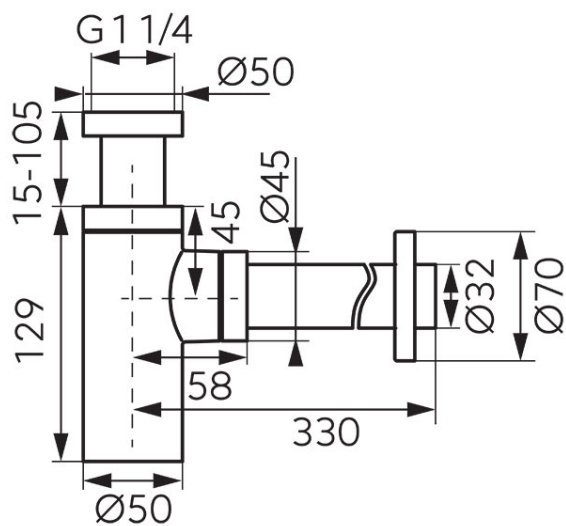

Code: S282G

Rotondo bottle siphon, gold

<https://www.ferrocompany.com/product-6388-S282G.html>Individual packaging: **1, package with bar code allowing for retail sale**

- G1 1/4 x 32 mm
- outlet pipe adjustable up to 300 mm
- rosette