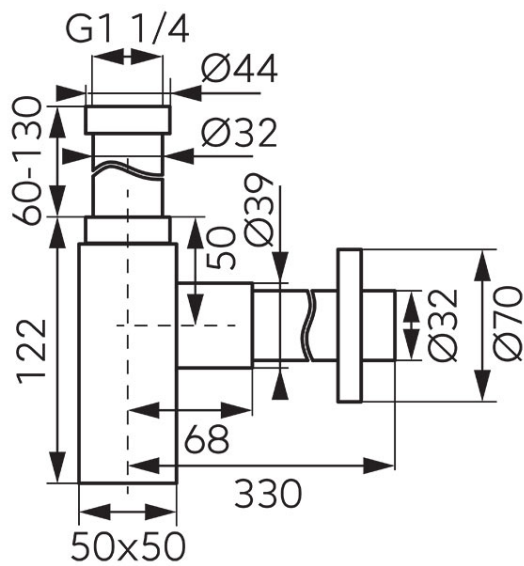

**Code: S280G**

Quadro bottle siphon, gold

<https://www.ferrocompany.com/product-6387-S280G.html>Individual packaging: **1, package with bar code allowing for retail sale**

- G1 1/4 x 32 mm
- outlet pipe adjustable up to 300 mm
- rosette