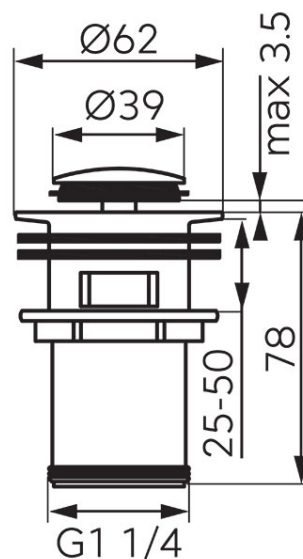

Code: **S283G**

Drain valve G5/4, gold

<https://www.ferrocompany.com/product-6385-S283G.html>

Individual packaging: **1, package with bar code allowing for retail sale**

- for washbasins with overflow
- made of metal
- packaging: box