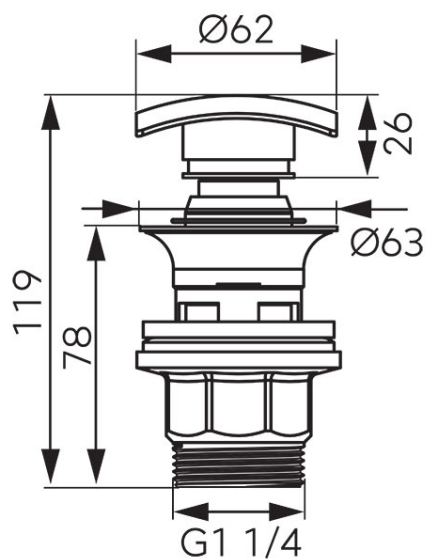

Code: **S290BL-B**

Drain valve G5/4, black

<https://www.ferrocompany.com/product-6384-S290BLB.html>

Individual packaging: **1, package with bar code allowing for retail sale**

- black metal plug
- for washbasins with overflow
- made of durable polypropylene
- packaging: blister