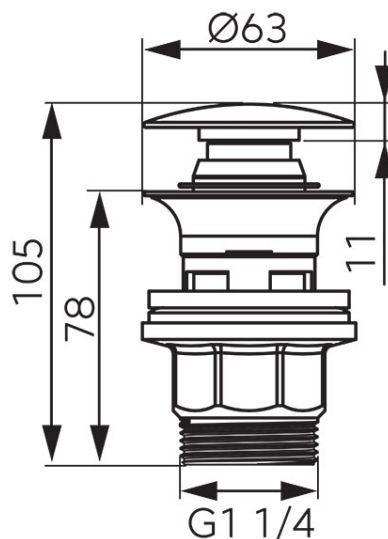

Code: **S289BL-B**

Drain valve G5/4, black

<https://www.ferrocompany.com/product-6383-S289BLB.html>

Individual packaging: **1, package with bar code allowing for retail sale**

- black metal plug
- for washbasins with overflow
- made of durable polypropylene
- packaging: blister