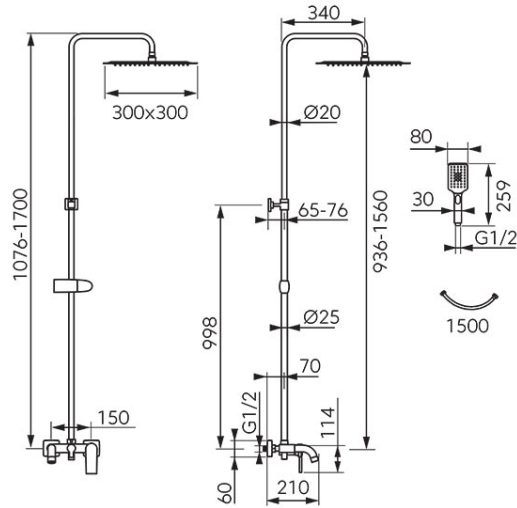

Code: NP80-BAQ13U

Algeo Square - rainfall shower system and bath mixer, chrome

<https://www.ferrocompany.com/product-6367-NP80BAQ13U.html>Individual packaging: **1, package with bar code allowing for retail sale**

- Rainfall shower:
 - rainfall steel head SLIM 300 x 300 mm
 - regulated length of metal bar 1076 - 1700 mm
 - regulated height rainfall head - adjusting the height of the set to your height
 - regulated distance of rainfall from wall allowing easy mounting
 - ball-joint - adjustable angle of overhead shower plate
 - Ferro Easy Clean System - easy limescale removal
- Shower:
 - 3-function shower handle streams: rain, massage, mixed
 - switching streams by the button
 - Ferro Easy Clean System - easy limescale removal
 - 150 cm PVC shower hose
- Bath mixer:
 - ceramic cartridge
 - ceramic switch with metal holder, 3 function: rainfall/ shower / bath tub
 - wall-mounting
 - G1/2 eccentric connection spacing 150 ± 20 mm
 - rainfall connection - upper fitting
 - G1/2 shower connection - bottom fitting
- chrome