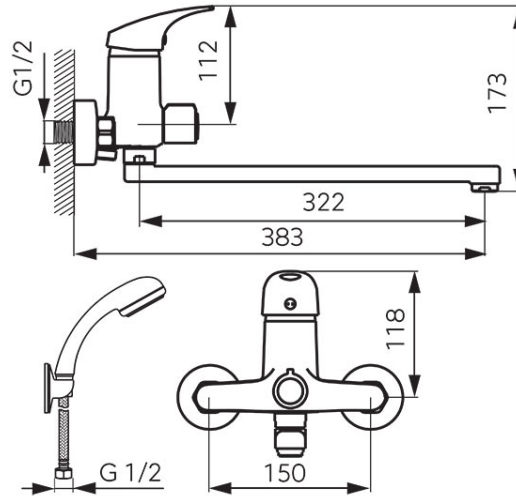

Code: BFO55A

Ferro One - Wall-mounted bathtub/wasbasin mixer with shower connection

<https://www.ferrocompany.com/product-6366-BFO55A.html>

- with spot shower set
- ceramic cartridge
- ceramic sink/shower switch
- wall-mounting
- M24x1 flow regulator
- swivel spout 322 mm
- G1/2 eccentric connection spacing 150 ± 20 mm
- G1/2 shower connection