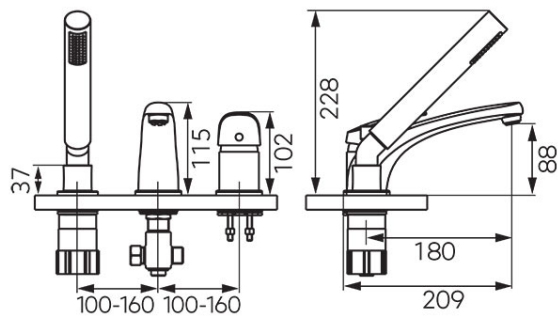

Code: BFO11AA

Ferro One - Multiple-hole bath mixer, chrome

<https://www.ferrocompany.com/product-6365-BFO11AA.html>Individual packaging: **1, package with bar code allowing for retail sale**

- ceramic cartridge
- bath/shower switch
- pull-out shower handle
- spout with M24x1 flow regulator
- flexible connectors included
- standing assembly
- chrome