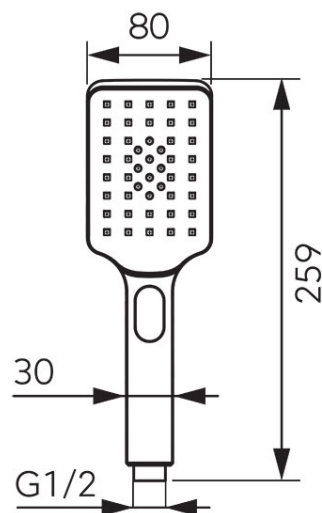

Code: **S350-B**

Click - shower handle

<https://www.ferrocompany.com/product-6360-S350B.html>

Individual packaging: **1, package with bar code allowing for retail sale**

- switching functions by the button
- 3-function
- streams: rain, massage, mixed
- Ferro Easy Clean System - easy limescale removal
- finish: chrome