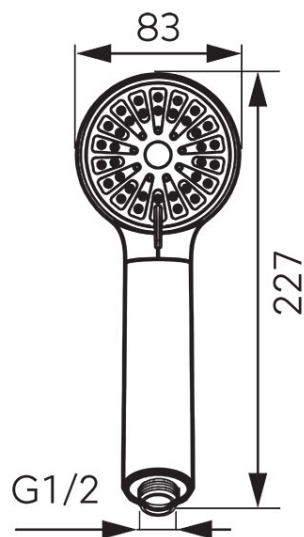

Code: **S330BL-B**

Cortessa - shower handle, black

<https://www.ferrocompany.com/product-6354-S330BLB.html>

Individual packaging: **1, package with bar code allowing for retail sale**

- 3-function
- streams: rain, massage, mixed
- Ø: 83 mm
- Ferro Easy Clean System - easy limescale removal
- black