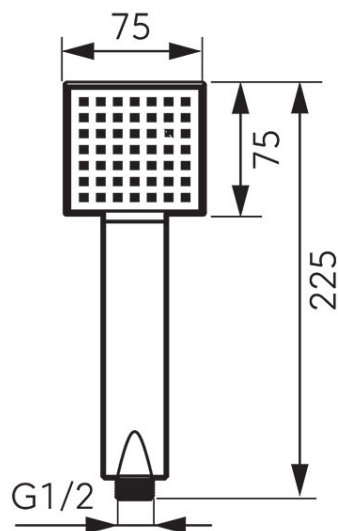

Code: **S22BL-B**

Squerto - shower handle, black

<https://www.ferrocompany.com/product-6353-S22BLB.html>

Individual packaging: **1, package with bar code allowing for retail sale**

- 1-function
- stream: rain
- dimensions: 75x75 mm
- Ferro Easy Clean System - easy limescale removal
- black