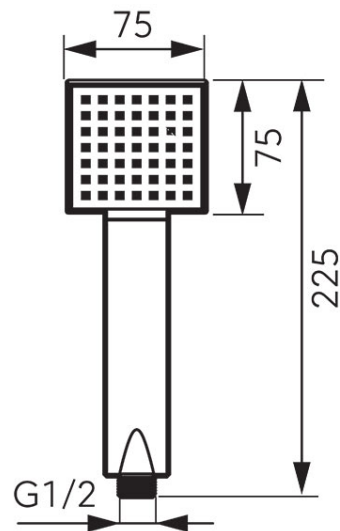

Code: **S22-B**

Squerto - shower handle

<https://www.ferrocompany.com/product-6352-S22B.html>

Individual packaging: **1, package with bar code allowing for retail sale**

- 1-function
- stream: rain
- dimensions: 75x75 mm
- Ferro Easy Clean System - easy limescale removal
- finish: chrome