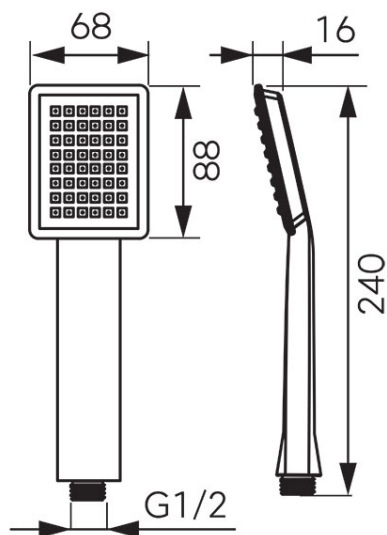

Code: S170BL-B

Sinus - shower handle, black

<https://www.ferrocompany.com/product-6351-S170BLB.html>Individual packaging: **1, package with bar code allowing for retail sale**

- 1-function
- stream: rain
- dimensions: 68x88 mm
- Ferro Easy Clean System - easy limescale removal
- black